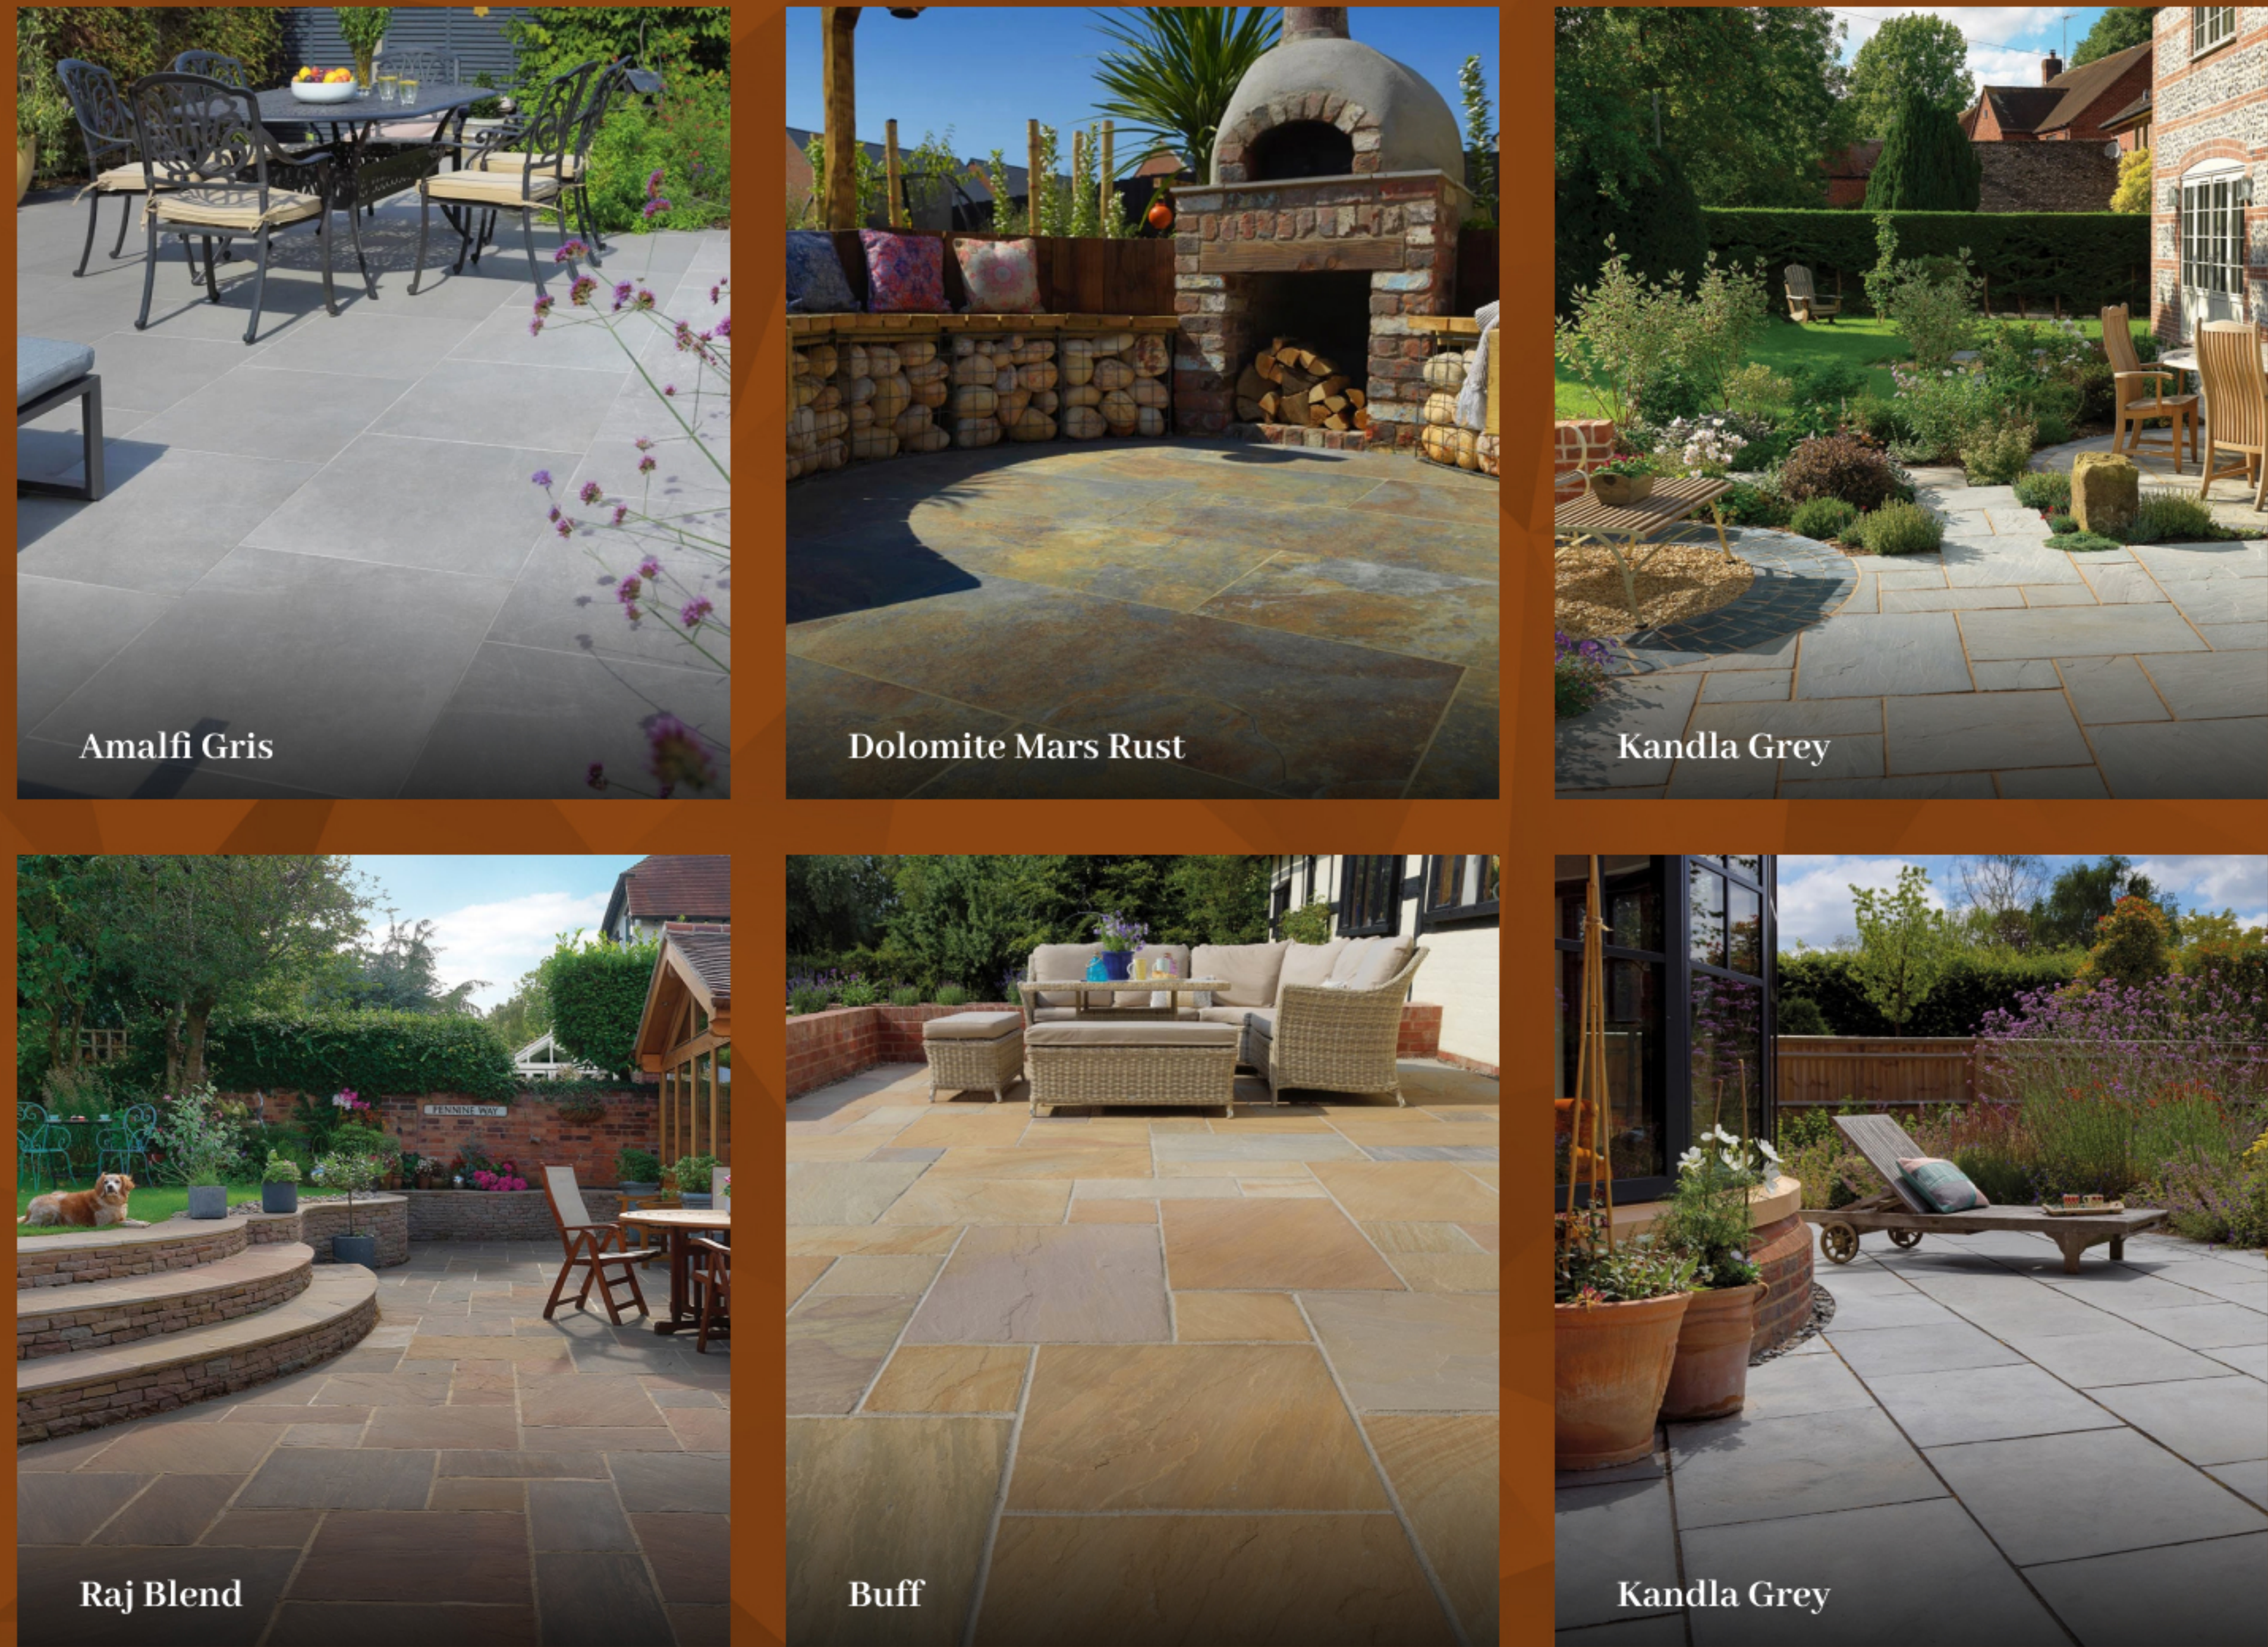

Featured Products

Sign Up To Our Mailing List
And be the first to find out about all our latest news and offers

Your email