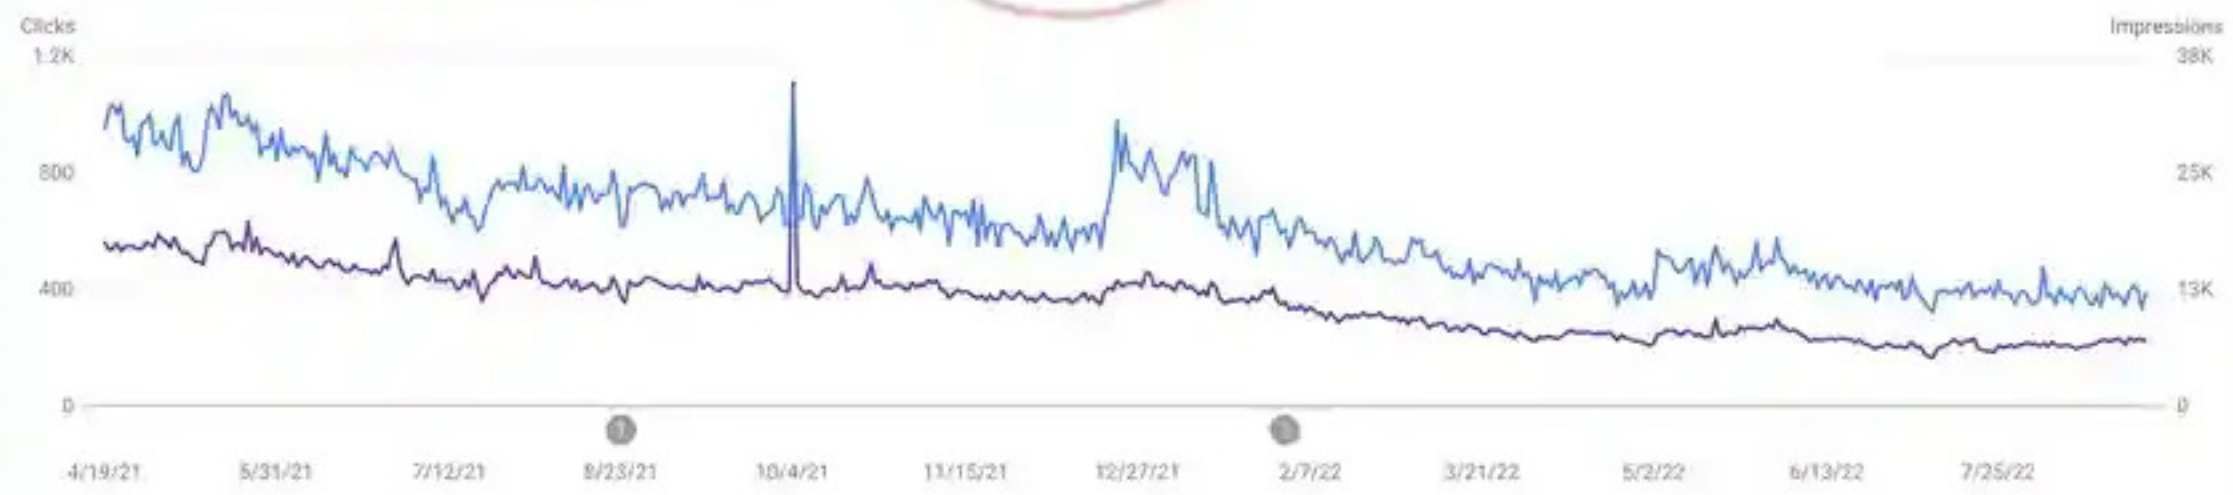

Performance

EXPORT

Search type: Web | Date: May 1, 2020-Aug 30, 2... | + New

Last updated: 4 hours ago

<input checked="" type="checkbox"/> Total clicks 309K	<input checked="" type="checkbox"/> Total impressions 5.55M	<input type="checkbox"/> Average CTR 5.6%	<input type="checkbox"/> Average position 10.4
---	---	---	--